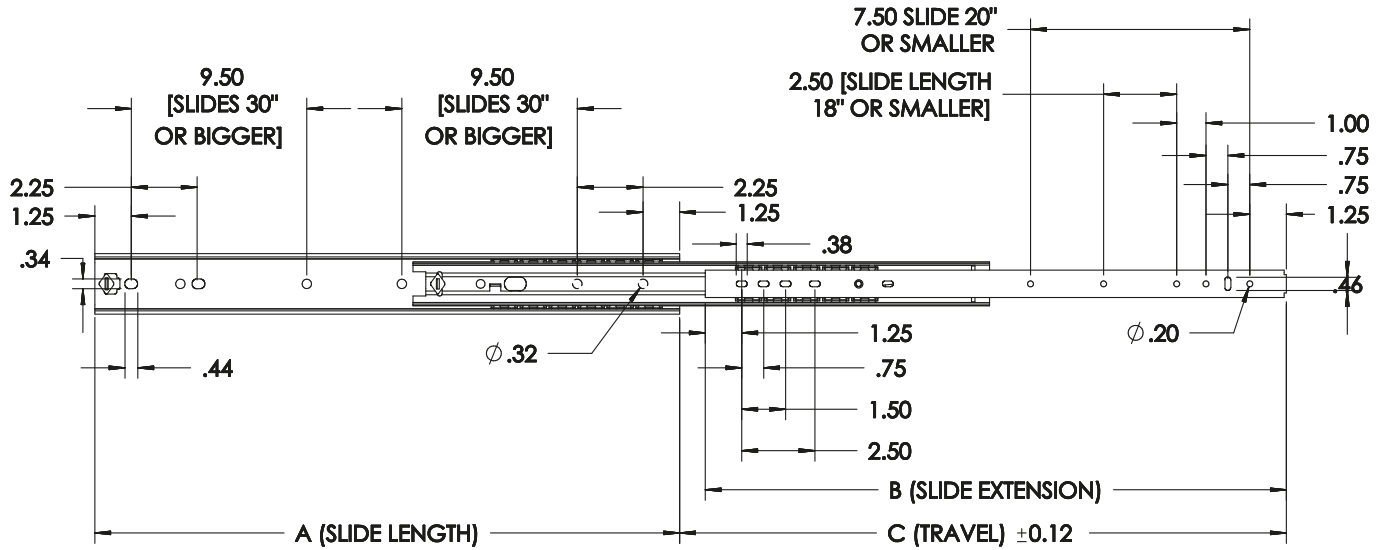

The inner rail is equipped with a quick release mechanism so that it can be separated for installation and removal of the drawer or sliding shelf. The slide has a hold-in feature that prevents the drawer slide from opening accidentally.

These slides are made in an all steel construction with high precision hardened steel ball bearings and zinc plated for corrosion resistance.

100 lbs. Drawer Slides

10" to 28" 100lbs. Drawer Slides

100lbs. Full Extension Drawer Slides

Part Number	Length	Weight/Pair	A	B	C	D	E	F	G	H	I
520-1045800	10"	1.98lbs/.90kg	1.25"	-	5.87"	8.31"	10.00"	-	-	-	-
520-1245800	12"	1.98lbs/.90kg	1.25"	5.00"	7.75"	10.12"	12.18"	-	-	-	-
520-1445800	14"	2.31lbs/1.05kg	1.25"	5.00"	8.18"	11.37"	14.25"	-	-	-	-
520-1645800	16"	2.66lbs/1.21kg	1.25"	6.25"	9.18"	13.81"	16.12"	11.12"	12.75"	-	-
520-1845800	18"	3.00lbs/1.36kg	1.25"	7.50"	10.00"	15.12"	18.06"	14.12"	15.25"	-	-
520-2045800	20"	3.28lbs/1.49kg	1.25"	8.81"	11.00"	17.62"	20.06"	14.12"	15.25"	16.62"	17.75"
520-2245800	22"	3.55lbs/1.61kg	1.25"	8.88"	12.37"	18.87"	22.12"	14.12"	15.25"	16.62"	17.75"
520-2445800	24"	4.02lbs/1.82kg	1.25"	10.10"	13.37"	21.43"	24.12"	14.12"	15.25"	19.00"	20.25"
520-2645800	26"	4.47lbs/2.03kg	1.25"	11.31"	13.50"	22.62"	25.50"	14.00"	15.25"	19.00"	20.25"
520-2845800	28"	4.92lbs/2.23kg	1.25"	11.31"	14.12"	23.90"	27.31"	15.25"	16.50"	22.81"	24.06"

250 lbs. Drawer Slides

12" to 28" and 36" 250lbs. Drawer Slides

250lbs. Full Extension Drawer Slides

Part Number	Length	Weight/Pair	A	B	C
520-12113800	12"	3.56lbs/1.62Kg	12"	11.88"	12.75"
520-14113800	14"	4.46lbs/2.03Kg	14"	13.88"	14.75"
520-16113800	16"	5.36lbs/2.43kg	16"	15.88"	16.75"
520-18113800	18"	6.08lbs/2.76Kg	18"	17.88"	18.75"
520-20113800	20"	6.75lbs/3.60kg	20"	19.88"	20.75"
520-22113800	22"	7.46lbs/3.38kg	22"	21.88"	22.75"
520-24113800	24"	8.16lbs/3.70kg	24"	23.88"	24.75"
520-26113800	26"	8.86lbs/4.02kg	26"	25.88"	26.75"
520-28113800	28"	9.56lbs/4.34kg	28"	27.88"	28.75"
520-36113800	36"	12.35lbs/5.60kg	36"	35.88"	36.75"