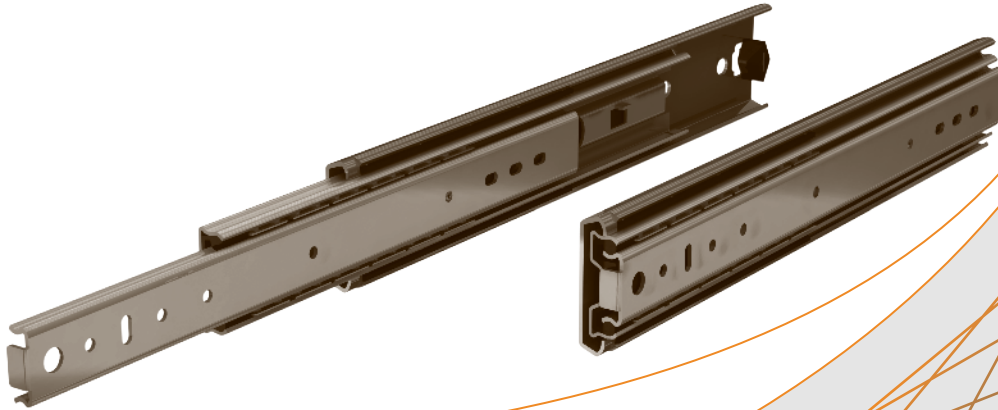

THREE STAGE-FULL EXTENSIONS-BALL BEARING-100LBS CAPACITY-250LBS CAPACITY-DETENT CLOSE

DRAWER SLIDES

15

TCH drawer slides are available in either 100lbs./pair or 250lbs./pair load capacity. All of our slides are 3 stage, full extension, with over travel.

The inner rail is equipped with a quick release mechanism so that it can be separated for installation and removal of the drawer or sliding shelf. The slide has a hold-in feature that prevents the drawer slide from opening accidentally.

These slides are made in an all steel construction with high precision hardened steel ball bearings and zinc plated for corrosion resistance.

100 lbs. Drawer Slides

10" to 28" 100lbs. Drawer Slides

100lbs. Full Extension Drawer Slides