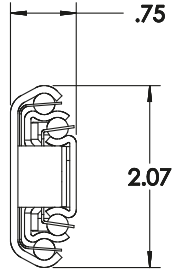

These slides are made in an all steel construction with high precision hardened steel ball bearings and zinc plated for corrosion resistance.

100 lbs. Drawer Slides

10" to 28" 100lbs. Drawer Slides

100lbs. Full Extension Drawer Slides

Part Number	Length	Weight/Pair	A	B	C	D	E	F	G	H	I
520-1045800	10"	1.98lbs/.90kg	1.25"	-	5.87"	8.31"	10.00"	-	-	-	-
520-1245800	12"	1.98lbs/.90kg	1.25"	5.00"	7.75"	10.12"	12.18"	-	-	-	-
520-1445800	14"	2.31lbs/1.05kg	1.25"	5.00"	8.18"	11.37"	14.25"	-	-	-	-
520-1645800	16"	2.66lbs/1.21kg	1.25"	6.25"	9.18"	13.81"	16.12"	11.12"	12.75"	-	-
520-1845800	18"	3.00lbs/1.36kg	1.25"	7.50"	10.00"	15.12"	18.06"	14.12"	15.25"	-	-
520-2045800	20"	3.28lbs/1.49kg	1.25"	8.81"	11.00"	17.62"	20.06"	14.12"	15.25"	16.62"	17.75"
520-2245800	22"	3.55lbs/1.61kg	1.25"	8.88"	12.37"	18.87"	22.12"	14.12"	15.25"	16.62"	17.75"
520-2445800	24"	4.02lbs/1.82kg	1.25"	10.10"	13.37"	21.43"	24.12"	14.12"	15.25"	19.00"	20.25"
520-2645800	26"	4.47lbs/2.03kg	1.25"	11.31"	13.50"	22.62"	25.50"	14.00"	15.25"	19.00"	20.25"
520-2845800	28"	4.92lbs/2.23kg	1.25"	11.31"	14.12"	23.90"	27.31"	15.25"	16.50"	22.81"	24.06"

250 lbs. Drawer Slides

12" to 28" and 36" 250lbs. Drawer Slides

250lbs. Full Extension Drawer Slides

Part Number	Length	Weight/Pair	A	B	C
520-12113800	12"	3.56lbs/1.62Kg	12"	11.88"	12.75"
520-14113800	14"	4.46lbs/2.03Kg	14"	13.88"	14.75"
520-16113800	16"	5.36lbs/2.43kg	16"	15.88"	16.75"
520-18113800	18"	6.08lbs/2.76Kg	18"	17.88"	18.75"
520-20113800	20"	6.75lbs/3.60kg	20"	19.88"	20.75"
520-22113800	22"	7.46lbs/3.38kg	22"	21.88"	22.75"
520-24113800	24"	8.16lbs/3.70kg	24"	23.88"	24.75"
520-26113800	26"	8.86lbs/4.02kg	26"	25.88"	26.75"
520-28113800	28"	9.56lbs/4.34kg	28"	27.88"	28.75"
520-36113800	36"	12.35lbs/5.60kg	36"	35.88"	36.75"