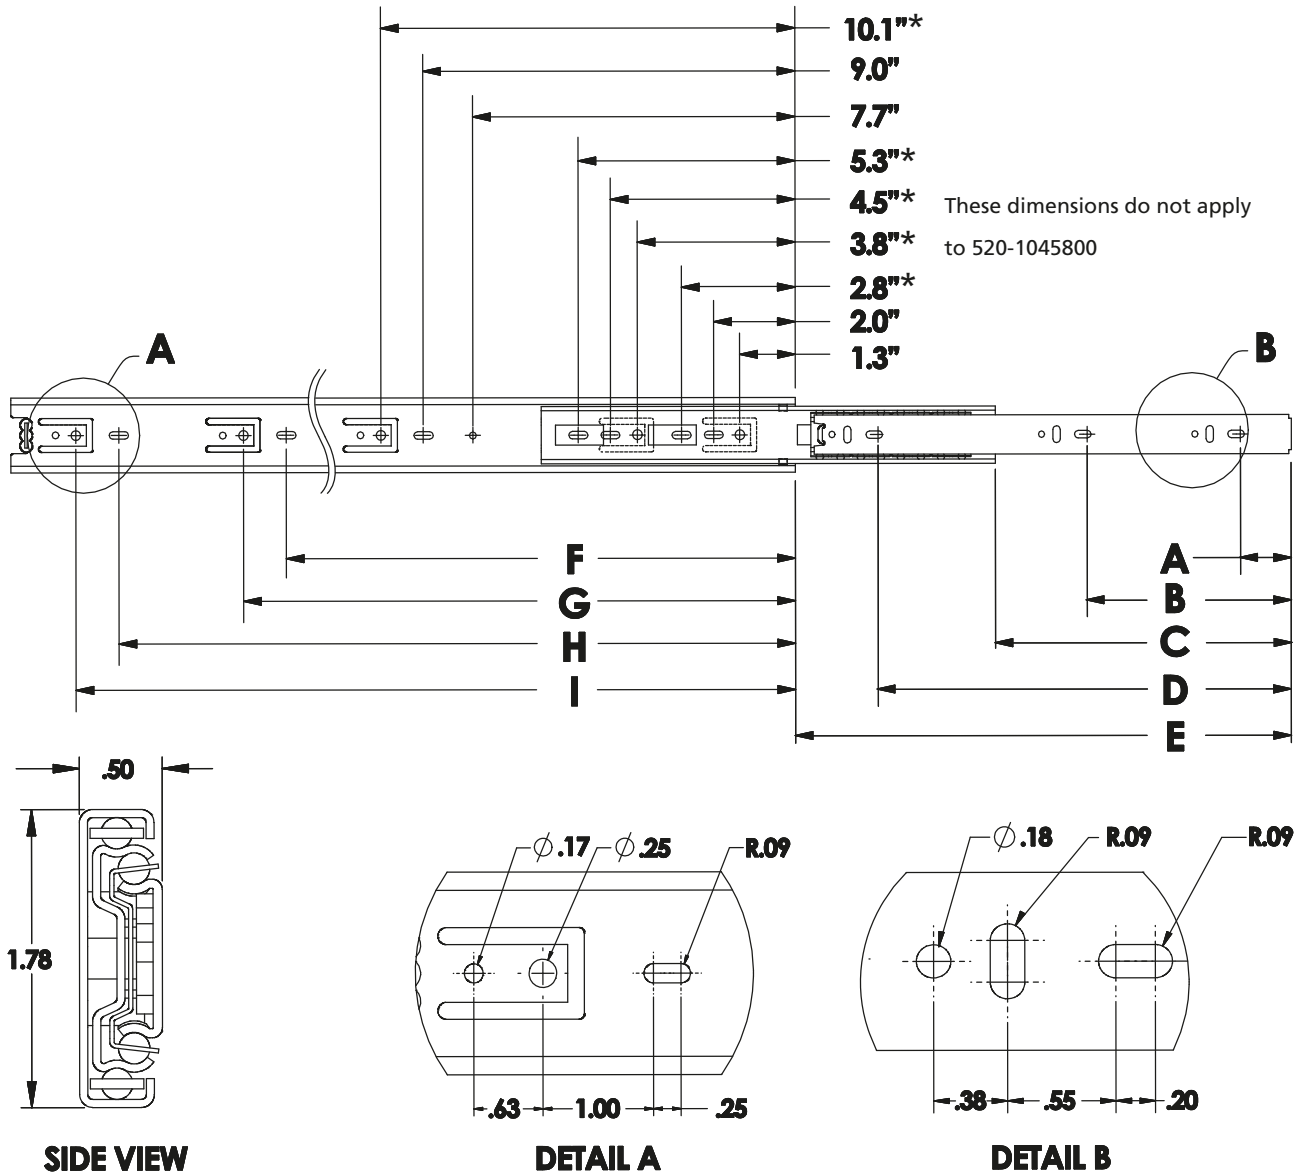

THREE STAGE-FULL EXTENSIONS-BALL BEARING-100LBS CAPACITY-250LBS CAPACITY-DETENT CLOSE

DRAWER SLIDES

15

TCH drawer slides are available in either 100lbs./pair or 250lbs./pair load capacity. All of our slides are 3 stage, full extension, with over travel.

The inner rail is equipped with a quick release mechanism so that it can be separated for installation and removal of the drawer or sliding shelf. The slide has a hold-in feature that prevents the drawer slide from opening accidentally.

These slides are made in an all steel construction with high precision hardened steel ball bearings and zinc plated for corrosion resistance.

100 lbs. Drawer Slides

10" to 28" 100lbs. Drawer Slides

100lbs. Full Extension Drawer Slides

Part Number	Length	Weight/Pair	A	B	C	D	E	F	G	H	I
520-1045800	10"	1.98lbs/.90kg	1.25"	-	5.87"	8.31"	10.00"	-	-	-	-
520-1245800	12"	1.98lbs/.90kg	1.25"	5.00"	7.75"	10.12"	12.18"	-	-	-	-
520-1445800	14"	2.31lbs/1.05kg	1.25"	5.00"	8.18"	11.37"	14.25"	-	-	-	-
520-1645800	16"	2.66lbs/1.21kg	1.25"	6.25"	9.18"	13.81"	16.12"	11.12"	12.75"	-	-
520-1845800	18"	3.00lbs/1.36kg	1.25"	7.50"	10.00"	15.12"	18.06"	14.12"	15.25"	-	-
520-2045800	20"	3.28lbs/1.49kg	1.25"	8.81"	11.00"	17.62"	20.06"	14.12"	15.25"	16.62"	17.75"
520-2245800	22"	3.55lbs/1.61kg	1.25"	8.88"	12.37"	18.87"	22.12"	14.12"	15.25"	16.62"	17.75"
520-2445800	24"	4.02lbs/1.82kg	1.25"	10.10"	13.37"	21.43"	24.12"	14.12"	15.25"	19.00"	20.25"
520-2645800	26"	4.47lbs/2.03kg	1.25"	11.31"	13.50"	22.62"	25.50"	14.00"	15.25"	19.00"	20.25"
520-2845800	28"	4.92lbs/2.23kg	1.25"	11.31"	14.12"	23.90"	27.31"	15.25"	16.50"	22.81"	24.06"