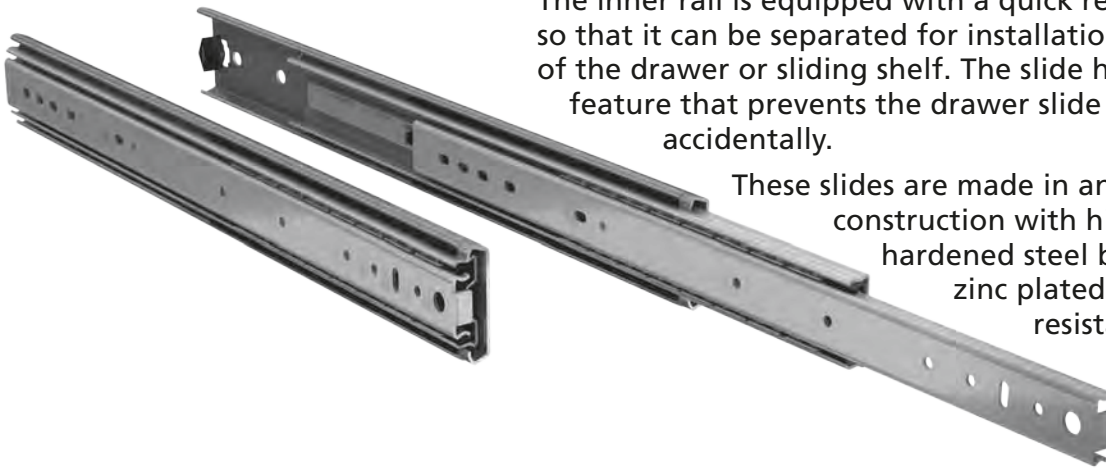

THREE STAGE-FULL EXTENSIONS-BALL BEARING-100LBS CAPACITY-250LBS CAPACITY-DETENT CLOSE

DRAWER SLIDES

15

TCH drawer slides are available in either 100lbs./pair or 250lbs./pair load capacity. All of our slides are 3 stage, full extension, with over travel.

The inner rail is equipped with a quick release mechanism so that it can be separated for installation and removal of the drawer or sliding shelf. The slide has a hold-in feature that prevents the drawer slide from opening accidentally.

These slides are made in an all steel construction with high precision hardened steel ball bearings and zinc plated for corrosion resistance.

100 lbs. Drawer Slides

10" to 28" 100lbs. Drawer Slides

100lbs. Full Extension Drawer Slides